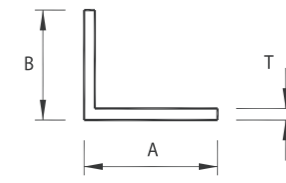

A = Width **B** = Height **T** = Thickness

Finish - Mill finish

Grade - 6060 or 6063 - Alternative grades may be available

Temper - T5 - Alternative temper's may be available

Length - Stocked in 5.0m - Alternative lengths may be available

- Not all items will be available at all times - Please check with your local branch for current availability

Unequal Angles

Order Code	A (mm)	B (mm)	T (mm)	Mass (Kg/m)	Perimeter (mm)
11-10400	50.00	20.00	3.00	0.545	140
11-10420	50.00	25.00	1.50	0.301	150
11-10440	50.00	25.00	3.00	0.585	150
11-10460	60.00	25.00	3.00	0.667	170
11-10485	65.00	29.00	3.00	0.770	188
11-10500	70.00	25.00	1.50	0.380	190
11-10520	70.00	40.00	1.50	0.441	220
11-10540	75.00	25.00	3.00	0.789	200
11-10560	75.00	50.00	3.00	0.999	250
11-10580	75.00	50.00	6.00	1.935	250
11-10585	76.20	25.40	3.18	0.845	203
11-10600	80.00	40.00	3.00	0.958	240
11-10620	90.00	40.00	1.40	0.486	260
11-10640	100.00	25.00	3.00	0.999	250
11-10660	100.00	50.00	3.00	1.195	300
11-10680	100.00	50.00	6.00	2.388	300
11-10720	150.00	75.00	6.00	3.561	450
11-10740	200.00	100.00	10.00	7.830	600